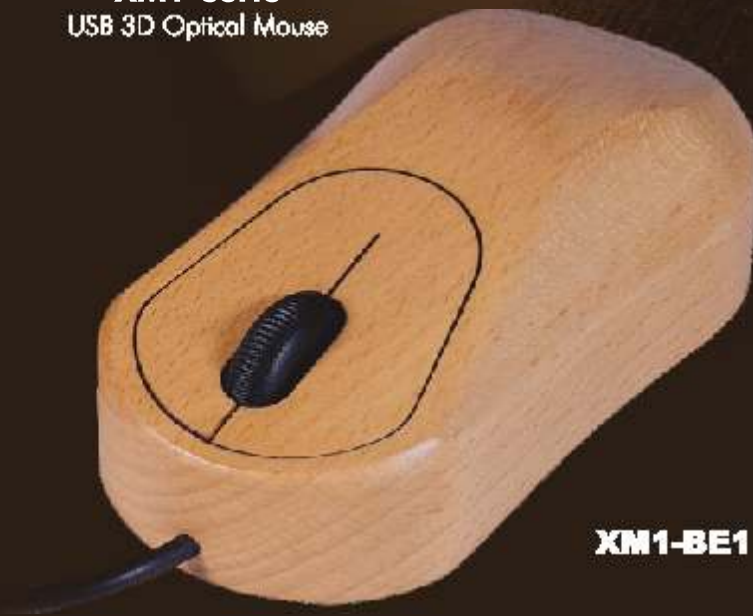

**SWEDX**

**Mice series Embedded in Natural Wood**

**Decorate your Desktop**  
**XM1-serie**  
USB 3D Optical Mouse

**XM1-BE1**

**Wireless Freedom**  
**XMW1-serie**  
Wireless 3D Optical Mouse

**XMW1-A6**

**SWEDX mice are a piece of magic. Every mouse, including the buttons, is made of one piece of wood. The mice are equipped with the latest optical technology for accuracy, motion and convenience.**

Features	XM1	XMW1
3D	●	●
Optical	●	●
Wireless	○	●
Scroll wheel	●	●